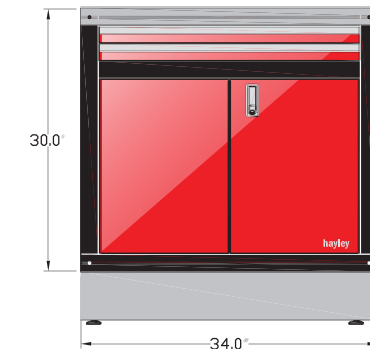

DIMENSIONS:

30" tall x 28" wide x 24.5" deep

30" tall x 34" wide x 24.5" deep

TOOL CABINETS (Standard Configuration):

1 - 4" drawer or 2 - 2" drawers

1 - Galvanized steel shelf

AVAILABLE COLOURS:

Cabinets are supplied with a textured powder coated black frame & side panels. Cabinet doors are available in six standard colors: black, white, red, orange, royal blue and yellow.

*Custom colours are available
(see your local dealer for details).

FEATURES:

- 100% modular for expandability
- 100% Canadian made
- Doors are double sided for extra strength and durability
- Cabinets are constructed from 16 gauge steel providing: higher strength, greater rigidity, tighter tolerances, and longer life.
- Rolled edges; no burrs or sharp edges
- Textured chrome latch - Standard (matte black optional)
- Stainless steel full length hinges
- Textured powder coated paint; reduces scuffs and fingerprints, easily cleaned
- ¼" x 2" slotted mounting holes for easy installation and adjustability

1 & 2 DRAWER CABINETS