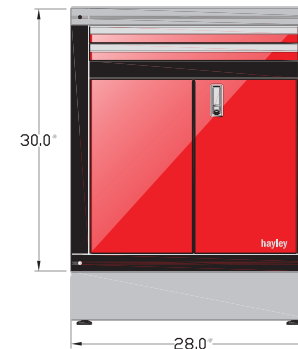

DIMENSIONS:

30" tall x 28" wide x 24.5" deep

30" tall x 34" wide x 24.5" deep

TOOL CABINETS (Standard Configuration):

1 - 4" drawer or 2 - 2" drawers

1 - Galvanized steel shelf

AVAILABLE COLOURS:

Cabinets are supplied with a textured powder coated black frame & side panels. Cabinet doors are available in six standard colors: black, white, red, orange, royal blue and yellow.

*Custom colours are available
(see your local dealer for details).

FEATURES:

- 100% modular for expandability
- 100% Canadian made
- Doors are double sided for extra strength and durability
- Cabinets are constructed from 16 gauge steel providing: higher strength, greater rigidity, tighter tolerances, and longer life.
- Rolled edges; no burrs or sharp edges
- Textured chrome latch - Standard (matte black optional)
- Stainless steel full length hinges
- Textured powder coated paint; reduces scuffs and fingerprints, easily cleaned
- ¼" x 2" slotted mounting holes for easy installation and adjustability

1 & 2 DRAWER CABINETS