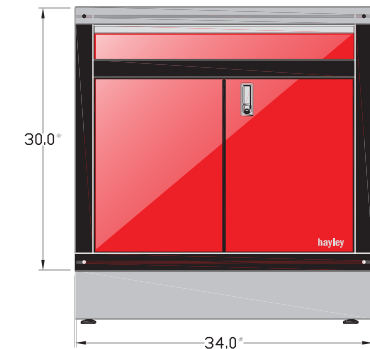

DIMENSIONS:

30" tall x 28" wide x 24.5" deep

30" tall x 34" wide x 24.5" deep

TOOL CABINETS (Standard Configuration):

1 - 4" drawer or 2 - 2" drawers

1 - Galvanized steel shelf

AVAILABLE COLOURS:

Cabinets are supplied with a textured powder coated black frame & side panels. Cabinet doors are available in six standard colors: black, white, red, orange, royal blue and yellow.

*Custom colours are available
(see your local dealer for details).

FEATURES:

- 100% modular for expandability
- 100% Canadian made
- Doors are double sided for extra strength and durability
- Cabinets are constructed from 16 gauge steel providing: higher strength, greater rigidity, tighter tolerances, and longer life.
- Rolled edges; no burrs or sharp edges
- Textured chrome latch - Standard (matte black optional)
- Stainless steel full length hinges
- Textured powder coated paint; reduces scuffs and fingerprints, easily cleaned
- ¼" x 2" slotted mounting holes for easy installation and adjustability

1 & 2 DRAWER CABINETS